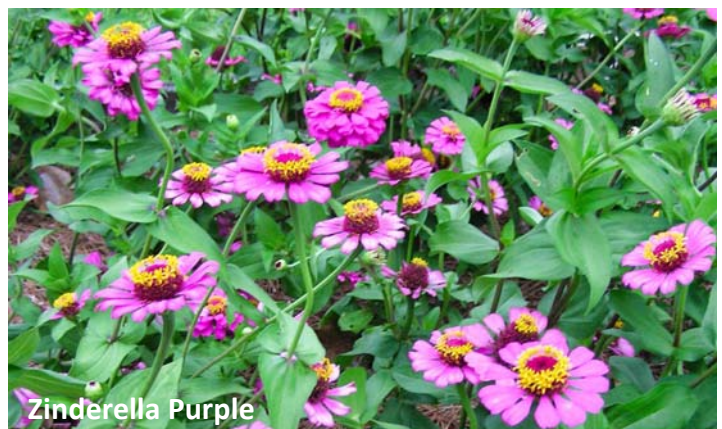

High Lights

Trial Gardens and HortResearch at the South Mississippi Branch Experiment Station

Volume 5, Number 4

July 3, 2018

Published by Dr. Gene Slythe

Cut and Come Again (mixture)

We continue our evaluation of long-stemmed zinnias for cut flower production with some traditional and not-so-traditional flower forms and colors. From pastels to bright colors, zinnias offer a stunning variety for both commercial and home cut-and-come-again flower growers. Just in time for Independence Day – an explosion of color!

Pop Art Red and White

Moulin Rouge

Raggedy Anne (mixture)

Zinderella Purple